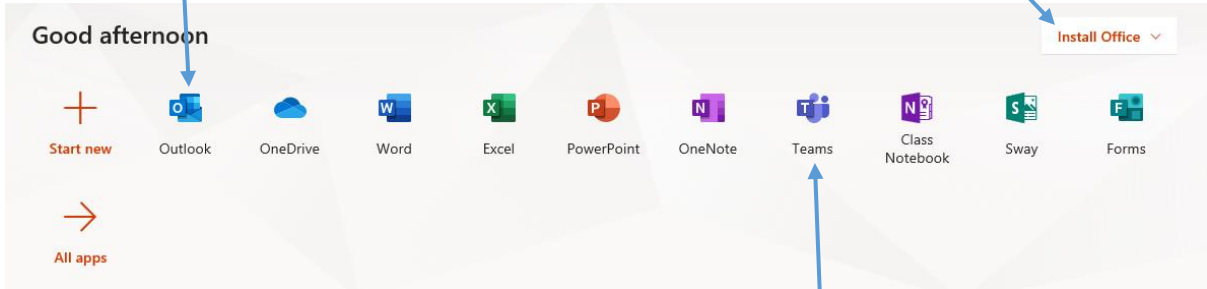

Access School Email account using outlook

Download and Install Microsoft Office

Access Microsoft Teams

Contact IT Support – ITSupport@drumraghcollege.co.uk